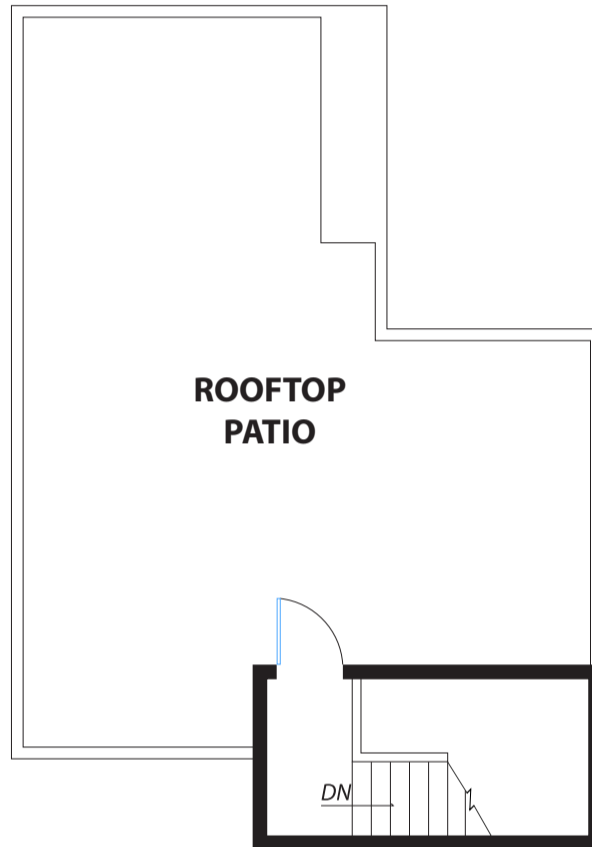

PROPERTY SQ FT INFORMATION

LIVING SPACE: 1301 SQ FT

- * Main House (Main Level): 618 Sq Ft
- * Main House (Lower Level): 683 Sq Ft

NON-LIVING SPACE: 512 SQ FT

- * Rooftop Level (Patio): 474 Sq Ft
- * Main Level (Patio): 38 Sq Ft

COMBINED: 1813 Sq Ft

ROOFTOP LEVEL

LOWER LEVEL

MAIN LEVEL

PRESENTED BY : JIM BEITZEL

DISCLAIMER: RENDERING BY OPEN HOMES PHOTOGRAPHY. ALL MEASUREMENTS ARE APPROXIMATE AND MAY NOT BE EXACT. DO NOT RELY ON THE ACCURACY OF THIS FLOOR PLAN WHEN DETERMINING THE PRICE OF A PROPERTY OR MAKING DECISIONS REGARDING BUYING OR SELLING OF PROPERTIES WITHOUT INDEPENDENT VERIFICATION.