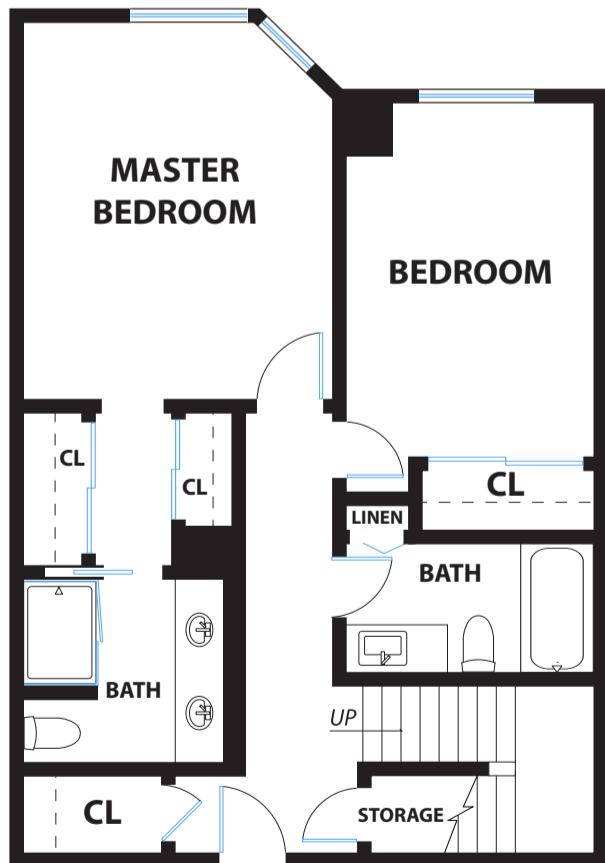

PROPERTY SQ FT INFORMATION

LIVING SPACE: 1301 SQ FT

- * Main House (Main Level): 618 Sq Ft
- * Main House (Lower Level): 683 Sq Ft

NON-LIVING SPACE: 512 SQ FT

- * Rooftop Level (Patio): 474 Sq Ft
- * Main Level (Patio): 38 Sq Ft

COMBINED: 1813 Sq Ft

ROOFTOP LEVEL

LOWER LEVEL

MAIN LEVEL

PRESENTED BY : JIM BEITZEL

DISCLAIMER: RENDERING BY OPEN HOMES PHOTOGRAPHY. ALL MEASUREMENTS ARE APPROXIMATE AND MAY NOT BE EXACT. DO NOT RELY ON THE ACCURACY OF THIS FLOOR PLAN WHEN DETERMINING THE PRICE OF A PROPERTY OR MAKING DECISIONS REGARDING BUYING OR SELLING OF PROPERTIES WITHOUT INDEPENDENT VERIFICATION.