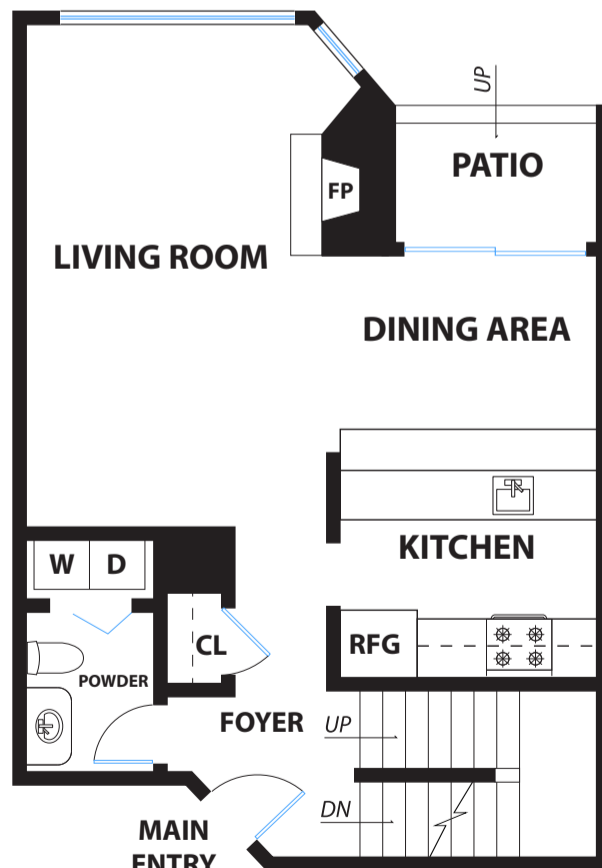

PROPERTY SQ FT INFORMATION

LIVING SPACE: 1301 SQ FT

- * Main House (Main Level): 618 Sq Ft
- * Main House (Lower Level): 683 Sq Ft

NON-LIVING SPACE: 512 SQ FT

- * Rooftop Level (Patio): 474 Sq Ft
- * Main Level (Patio): 38 Sq Ft

COMBINED: 1813 Sq Ft

ROOFTOP LEVEL

LOWER LEVEL

MAIN LEVEL

PRESENTED BY : JIM BEITZEL

DISCLAIMER: RENDERING BY OPEN HOMES PHOTOGRAPHY. ALL MEASUREMENTS ARE APPROXIMATE AND MAY NOT BE EXACT. DO NOT RELY ON THE ACCURACY OF THIS FLOOR PLAN WHEN DETERMINING THE PRICE OF A PROPERTY OR MAKING DECISIONS REGARDING BUYING OR SELLING OF PROPERTIES WITHOUT INDEPENDENT VERIFICATION.